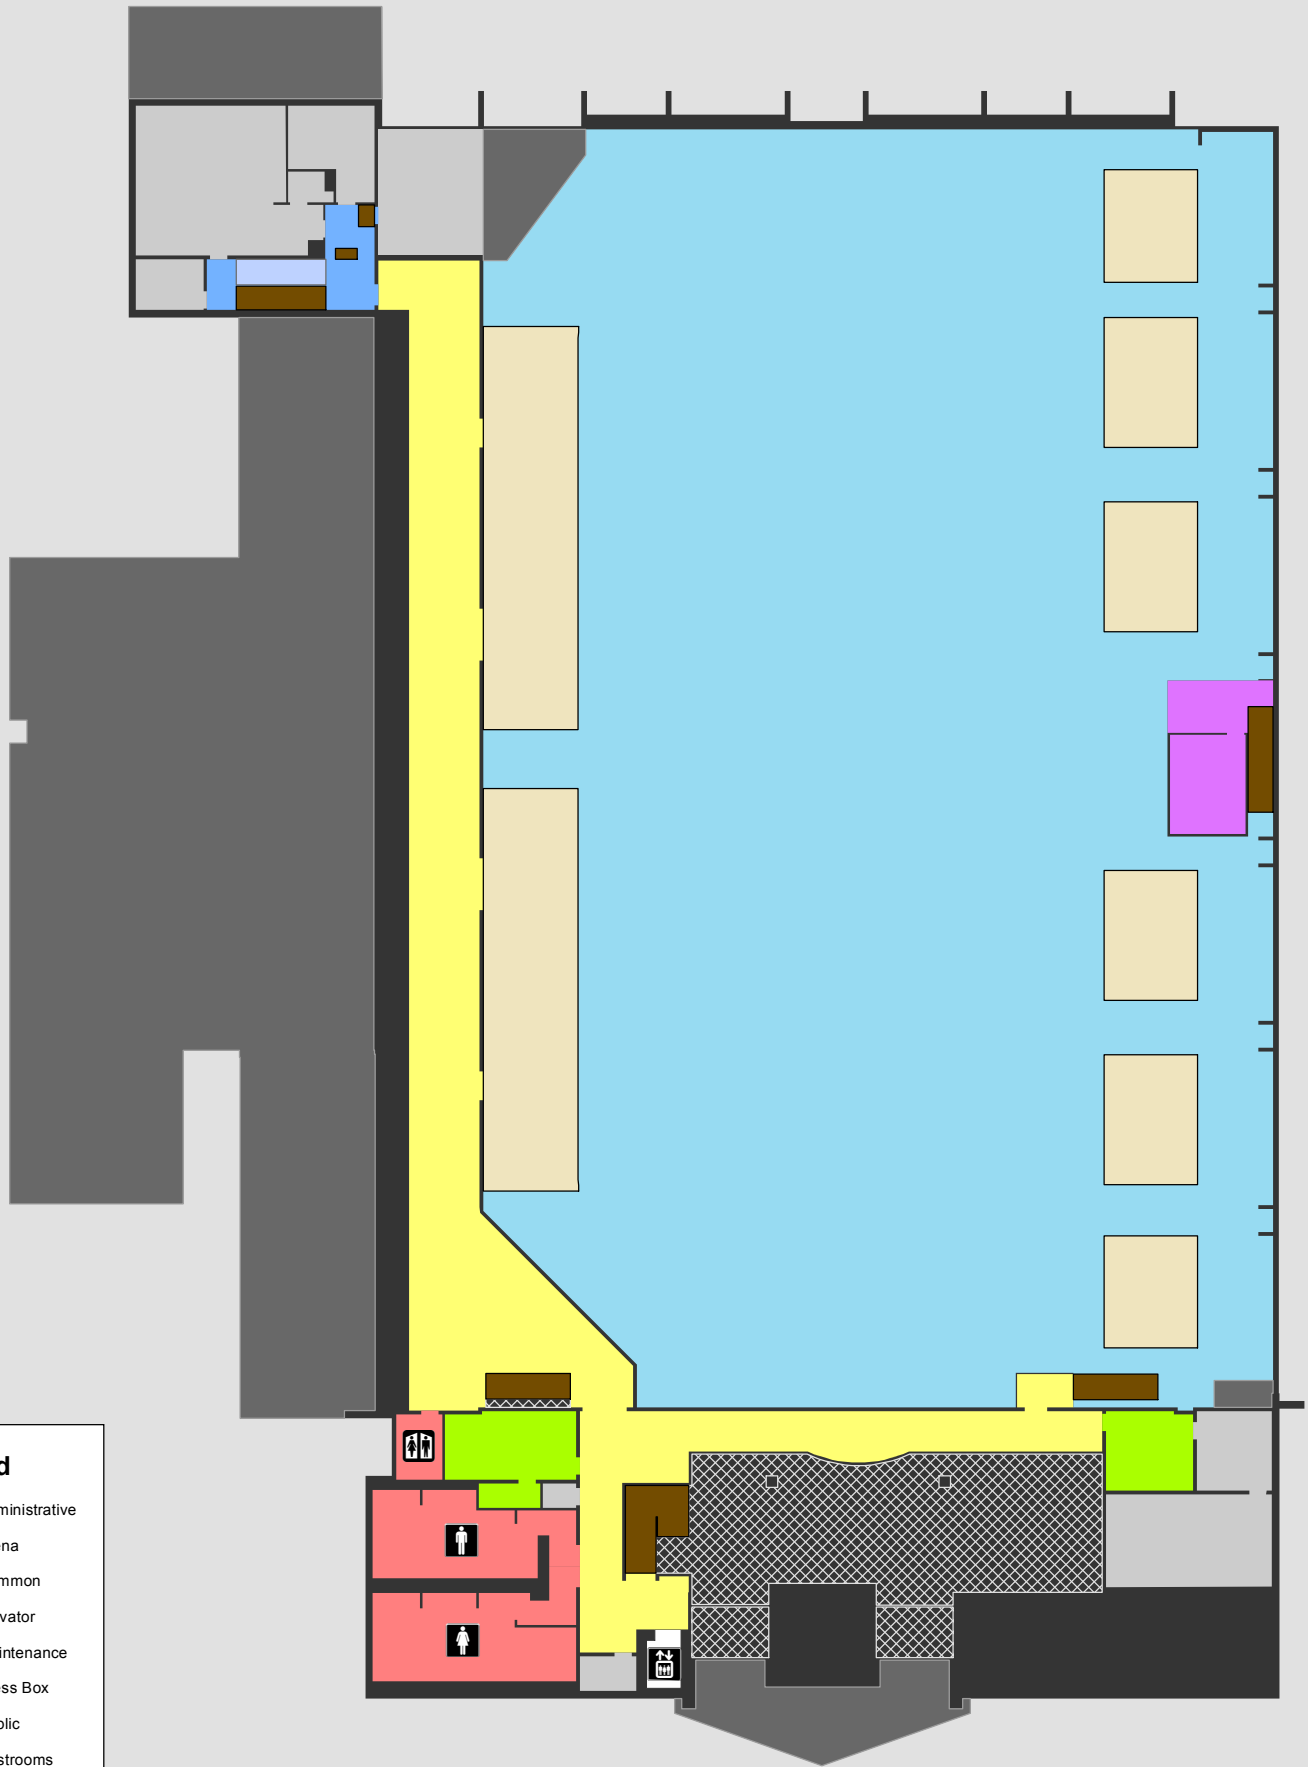

Watertown Municipal Arena (First Floor)

Legend

- Administrative
- Arena
- Common
- Elevator
- First Aid, First
- Maintenance
- Public Lockers
- Public
- Restrooms
- Team
- Vendor

Watertown Municipal Arena (Second Floor)

Legend

- Administrative
- Arena
- Common
- Elevator
- Maintenance
- Press Box
- Public
- Restrooms
- Roof Below

0 10 20 40 Feet