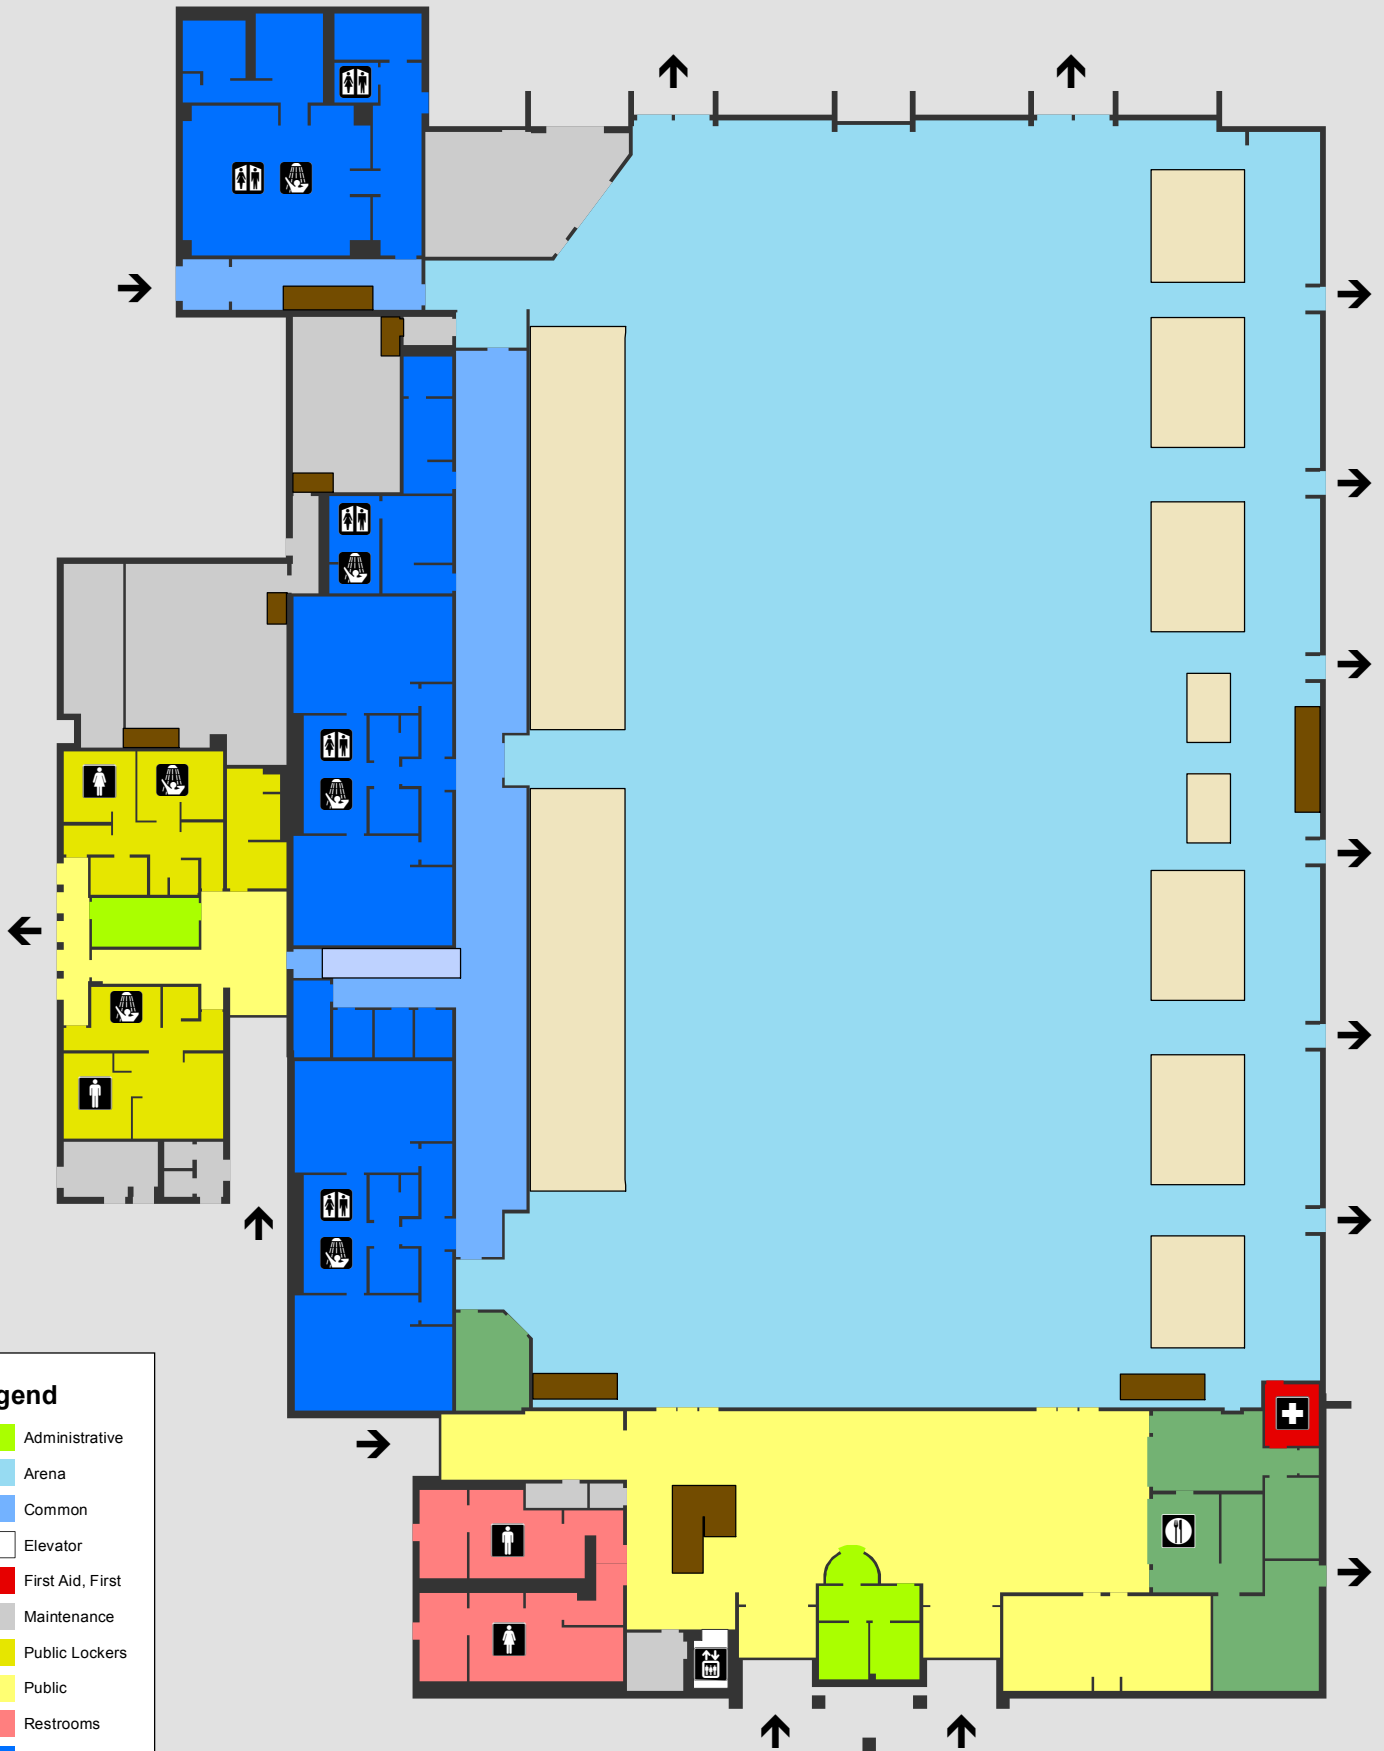

Watertown Municipal Arena (First Floor)

Legend

- Administrative
- Arena
- Common
- Elevator
- First Aid, First
- Maintenance
- Public Lockers
- Public
- Restrooms
- Team
- Vendor

Watertown Municipal Arena (Second Floor)

Legend

- Administrative
- Arena
- Common
- Elevator
- Maintenance
- Press Box
- Public
- Restrooms
- Roof Below

0 10 20 40 Feet